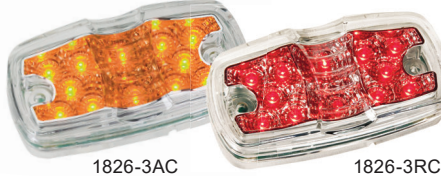

1829CD-3R

1804-1R

1804-1RC

Part Number	Clear Lens Option	LEDs	Color	Light Size	Features	Measurements	Bolt Pattern	Connection Type	Carded
1829A		12	Amber	3-3/4"	Clearance Marker Light	3-3/4" x 1-1/4" x 13/16"		2 prong male	✓
1829R		12	Red	3-3/4"	Clearance Marker Light	3-3/4" x 1-1/4" x 13/16"		2 prong male	✓
1830		x	x	x	Bracket for 1829A / 1829R	4-1/8" x 1-1/8" x 5/8"	3"	1 wire lead	
811		x	x	x	ABS Chrome Bezel for 1829A/R	6-1/2" x 2-1/4"	3"		
1829CD-A		12	Amber	3-3/4"	Snap in Bracket Included	4-1/8" x 1-1/4" x 1-1/14"	3"	2 prong male	✓
1829CD-R		12	Red	3-3/4"	Snap in Bracket Included	4-1/8" x 1-1/4" x 1-1/14"	3"	2 prong male	✓
1829CD-3A		12	Amber	3-3/4"	Snap in Bracket and Lens Guard Included	6-1/4" x 2-1/8" x 1-1/2"	3"	2 prong male	✓
1829CD-3R		12	Red	3-3/4"	Snap in Bracket and Lens Guard Included	6-1/4" x 2-1/8" x 1-1/2"	3"	2 prong male	✓
1804-1A	1804-1AC	4	Amber	3-3/4"	Clearance Marker Light	3-3/4" x 1-5/16" x 3/4"	2-15/16"	2 hard wires	✓
1804-1R	1804-1RC	4	Red	3-3/4"	Clearance Marker Light	3-3/4" x 1-5/16" x 3/4"	2-15/16"	2 hard wires	✓

1827A-SP

1827R-SP

Part Number	Clear Lens Option	LEDs	Color	Light Size	Features	Measurements	Bolt Pattern	Connection Type	Carded
1827A		6	Amber	3-7/8"	Clearance Marker Light	3-7/8" x 11/16" x 7/8"	3"	1 Hard wire	✓
1827R		6	Red	3-7/8"	Clearance Marker Light	3-7/8" x 11/16" x 7/8"	3"	1 Hard wire	✓

1826-2A

1826-2R

1826-3AC

1826-3RC

1839AC

1839RC

Part Number	Clear Lens Option	LEDs	Color	Light Size	Features	Measurements	Bolt Pattern	Connection Type	Carded
1826-2A	1826-3AC	12	Amber	4"	Clearance Marker Light	4" x 2" x 1-1/8"	3"	2 Hard wires	✓
1826-2R	1826-3RC	12	Red	4"	Clearance Marker Light	4" x 2" x 1-1/8"	3"	2 Hard wires	✓
	1839AC	13	Amber	4"	Clearance Marker Light	4" x 2" x 1-1/8"	3"	2 Hard wires	✓
	1839RC	13	Red	4"	Clearance Marker Light	4" x 2" x 1-1/8"	3"	2 Hard wires	✓