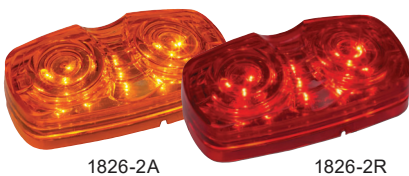

## Clearance Marker Lights

1831A

1831R

1831CD-A

1831CD-R

1831-1

Part Number	Clear Lens Option	LEDs	Color	Light Size	Features	Measurements	Bolt Pattern	Connection Type	Carded
1831A		8	Amber	2-1/2"	Clearance Marker Light	2-1/2" x 1-1/4" x 13/16"		2 prong male	✓
1831R		8	Red	2-1/2"	Clearance Marker Light	2-1/2" x 1-1/4" x 13/16"		2 prong male	✓
1831CD-A		8	Amber	2-1/2"	Includes Snap in Bracket	2-7/8" X 1-1/2" X 1-1/4"	2"	1 wire lead	✓
1831CD-R		8	Red	2-1/2"	Includes Snap in Bracket	2-7/8" X 1-1/2" X 1-1/4"	2"	1 wire lead	✓
1831-1		x	x		Snap in Bracket for 1831A/R	2-7/8" X 1-1/2" X 1-1/4"	2"	1 wire lead	✓

1829CD-3R

1804-1R

1804-1RC

Part Number	Clear Lens Option	LEDs	Color	Light Size	Features	Measurements	Bolt Pattern	Connection Type	Carded
1829A		12	Amber	3-3/4"	Clearance Marker Light	3-3/4" x 1-1/4" x 13/16"		2 prong male	✓
1829R		12	Red	3-3/4"	Clearance Marker Light	3-3/4" x 1-1/4" x 13/16"		2 prong male	✓
1830		x	x	x	Bracket for 1829A / 1829R	4-1/8" x 1-1/8" x 5/8"	3"	1 wire lead	
811		x	x	x	ABS Chrome Bezel for 1829A/R	6-1/2" x 2-1/4"	3"		
1829CD-A		12	Amber	3-3/4"	Snap in Bracket Included	4-1/8" x 1-1/4" x 1-1/14"	3"	2 prong male	✓
1829CD-R		12	Red	3-3/4"	Snap in Bracket Included	4-1/8" x 1-1/4" x 1-1/14"	3"	2 prong male	✓
1829CD-3A		12	Amber	3-3/4"	Snap in Bracket and Lens Guard Included	6-1/4" x 2-1/8" x 1-1/2"	3"	2 prong male	✓
1829CD-3R		12	Red	3-3/4"	Snap in Bracket and Lens Guard Included	6-1/4" x 2-1/8" x 1-1/2"	3"	2 prong male	✓
1804-1A	1804-1AC	4	Amber	3-3/4"	Clearance Marker Light	3-3/4" x 1-5/16" x 3/4"	2-15/16"	2 hard wires	✓
1804-1R	1804-1RC	4	Red	3-3/4"	Clearance Marker Light	3-3/4" x 1-5/16" x 3/4"	2-15/16"	2 hard wires	✓

1827A-SP

1827R-SP

Part Number	Clear Lens Option	LEDs	Color	Light Size	Features	Measurements	Bolt Pattern	Connection Type	Carded
1827A		6	Amber	3-7/8"	Clearance Marker Light	3-7/8" x 11/16" x 7/8"	3"	1 Hard wire	✓
1827R		6	Red	3-7/8"	Clearance Marker Light	3-7/8" x 11/16" x 7/8"	3"	1 Hard wire	✓