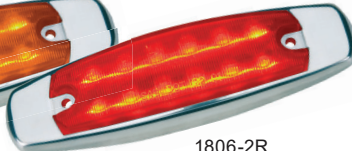

## Clearance Marker Lights

1842A

1842R

1842AC

1842RC

Part Number	Clear Lens Option	LEDs	Color	Light Size	Features	Measurements	Bolt Pattern	Connection Type	Carded
1842A	1842AC	9	Amber	5-15/16"	Clearance Marker Light	5-15/16" X 2" X 1-1/2"	4-7/8"	2 Hard wires; 1 bullet 1 O-ring	✓
1842R	1842RC	9	Red	5-15/16"	Clearance Marker Light	5-15/16" X 2" X 1-1/2"	4-7/8"	2 Hard wires; 1 bullet 1 O-ring	✓

1806-2A

1806-2R

1806-2AC  
1806-2RC

1806-3A

Part Number	Clear Lens Option	LEDs	Color	Light Size	Features	Measurements	Bolt Pattern	Connection Type	Carded
1806-2A	1806-2AC	12	Amber	6-1/4"	Clearance Marker Light	6-1/4" x 2-1/18" x 15/16"	4"	2 hard wires; bullet and ring	✓
1806-2R	1806-2RC	12	Red	6-1/4"	Clearance Marker Light	6-1/4" x 2-1/18" x 15/16"	4"	2 hard wires; bullet and ring	✓
1806-3A		10	Amber	6-1/4"	Clearance Marker Light	6-1/4" x 2-1/18" x 15/16"	4"	2 hard wires; bullet and ring	✓