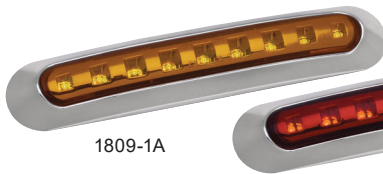

## Clearance Marker Lights

1842A

1842R

1842AC

1842RC

Part Number	Clear Lens Option	LEDs	Color	Light Size	Features	Measurements	Bolt Pattern	Connection Type	Carded
1842A	1842AC	9	Amber	5-15/16"	Clearance Marker Light	5-15/16" X 2" X 1-1/2"	4-7/8"	2 Hard wires; 1 bullet 1 O-ring	✓
1842R	1842RC	9	Red	5-15/16"	Clearance Marker Light	5-15/16" X 2" X 1-1/2"	4-7/8"	2 Hard wires; 1 bullet 1 O-ring	✓

1806-2A

1806-2R

1806-2AC  
1806-2RC

1806-3A

Part Number	Clear Lens Option	LEDs	Color	Light Size	Features	Measurements	Bolt Pattern	Connection Type	Carded
1806-2A	1806-2AC	12	Amber	6-1/4"	Clearance Marker Light	6-1/4" x 2-1/18" x 15/16"	4"	2 hard wires; bullet and ring	✓
1806-2R	1806-2RC	12	Red	6-1/4"	Clearance Marker Light	6-1/4" x 2-1/18" x 15/16"	4"	2 hard wires; bullet and ring	✓
1806-3A		10	Amber	6-1/4"	Clearance Marker Light	6-1/4" x 2-1/18" x 15/16"	4"	2 hard wires; bullet and ring	✓