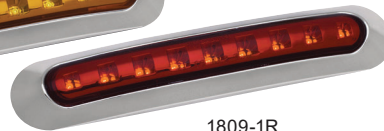

1806-2A

1806-2R

1806-2AC  
1806-2RC

1806-3A

Part Number	Clear Lens Option	LEDs	Color	Light Size	Features	Measurements	Bolt Pattern	Connection Type	Carded
1806-2A	1806-2AC	12	Amber	6-1/4"	Clearance Marker Light	6-1/4" x 2-1/18" x 15/16"	4"	2 hard wires; bullet and ring	✓
1806-2R	1806-2RC	12	Red	6-1/4"	Clearance Marker Light	6-1/4" x 2-1/18" x 15/16"	4"	2 hard wires; bullet and ring	✓
1806-3A		10	Amber	6-1/4"	Clearance Marker Light	6-1/4" x 2-1/18" x 15/16"	4"	2 hard wires; bullet and ring	✓

1809-1A

1809-1R

1809-1AC

1809-1RC

Part Number	Clear Lens Option	LEDs	Color	Light Size	Features	Measurements	Bolt Pattern	Connection Type	Carded
1809-1A	1809-1AC	9	Amber	6-3/4"	Clearance Marker Light	6-3/4: x 1-5/16" x 3/4"	5-7/8"	2 Hard Wires	✓
1809-1R	1809-1RC	9	Red	6-3/4"	Clearance Marker Light	6-3/4: x 1-5/16" x 3/4"	5-7/8"	2 Hard Wires	✓