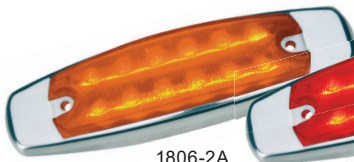

## Clearance Marker Lights

1842A

1842R

1842AC

1842RC

Part Number	Clear Lens Option	LEDs	Color	Light Size	Features	Measurements	Bolt Pattern	Connection Type	Carded
1842A	1842AC	9	Amber	5-15/16"	Clearance Marker Light	5-15/16" X 2" X 1-1/2"	4-7/8"	2 Hard wires; 1 bullet 1 O-ring	✓
1842R	1842RC	9	Red	5-15/16"	Clearance Marker Light	5-15/16" X 2" X 1-1/2"	4-7/8"	2 Hard wires; 1 bullet 1 O-ring	✓

1806-2A

1806-2R

1806-2AC  
1806-2RC

1806-3A

Part Number	Clear Lens Option	LEDs	Color	Light Size	Features	Measurements	Bolt Pattern	Connection Type	Carded
1806-2A	1806-2AC	12	Amber	6-1/4"	Clearance Marker Light	6-1/4" x 2-1/18" x 15/16"	4"	2 hard wires; bullet and ring	✓
1806-2R	1806-2RC	12	Red	6-1/4"	Clearance Marker Light	6-1/4" x 2-1/18" x 15/16"	4"	2 hard wires; bullet and ring	✓
1806-3A		10	Amber	6-1/4"	Clearance Marker Light	6-1/4" x 2-1/18" x 15/16"	4"	2 hard wires; bullet and ring	✓