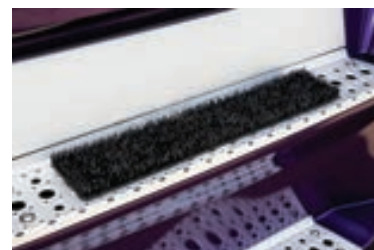

Boot Brushes

Boot Brush Door Mat

Part Number

7905

Quick and easy installation Mounts to step rail or cat walk. Fits most conventional trucks
Laminated polymer turf 4-1/2" x 24"

Feed zip-tie through opening in step rail.

Feed zip-tie through holes in door mat.

Insert into locking slot, tighten, trim off excess.

Boot Brush

Part Number

7900

Black durable nylon brush
Heavy-duty aluminum base
7-5/8" (L) x 3-1/8" (W) x 2-1/2" (H)
Mounting hardware included