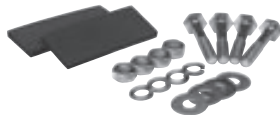

Boot Brushes

Boot Brush Door Mat

Part Number

7905

Quick and easy installation Mounts to step rail or cat walk. Fits most conventional trucks
Laminated polymer turf 4-1/2" x 24"

Feed zip-tie through opening in step rail.

Feed zip-tie through holes in door mat.

Insert into locking slot, tighten, trim off excess.

Boot Brush

Part Number

7900

Black durable nylon brush
Heavy-duty aluminum base
7-5/8" (L) x 3-1/8" (W) x 2-1/2" (H)
Mounting hardware included

Replacement Brush

Part Number

7901-B

Replacement nylon brush
for boot brush 7900